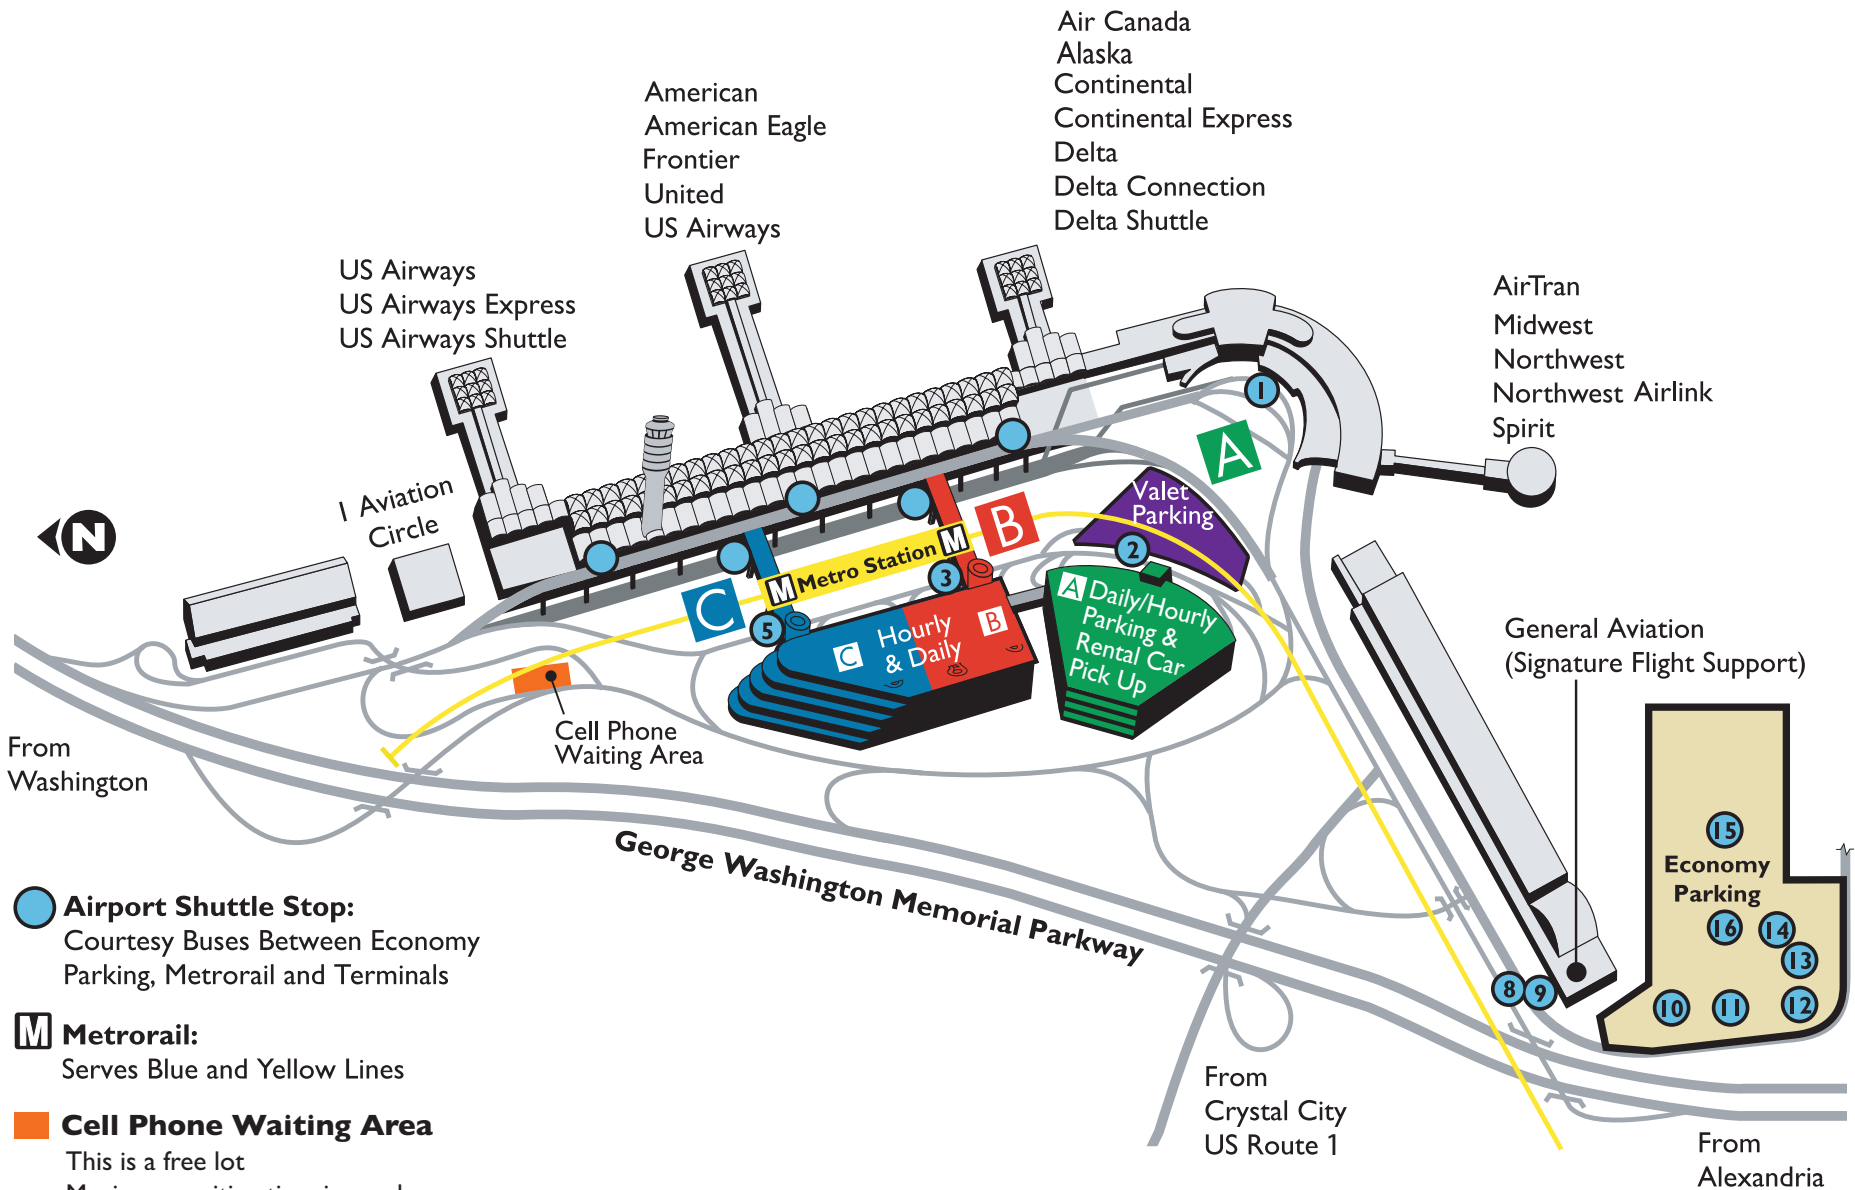

**Terminal C Ticketing**

Frontier  
United  
US Airways

**Terminal B Ticketing**

Air Canada  
Alaska  
American  
Continental  
Delta

**Gates 35-45**

US Airways  
US Airways Express  
US Airways Shuttle

**Gates 23-34**

### Symbol Legend

	ATM/Cash Machine		Police
	Baggage Claim		Registered Traveler/ CLEAR Checkpoint
	Chapel/Meditation Room		Registered Traveler/ CLEAR Enrollment Kiosk
	Customer Services Center/ Foreign Exchange		Restrooms - Companion Care
	Escalators		Restrooms - Men
	Elevators		Restrooms - Women
	Ground Transportation		Security
	Hotel/Motel Information		Shoe Shine
	Information		Shops & Eateries
	Lost and Found		Ticketing
	Mail Drop		Travelers Aid Society
	Metro Station Located Concourse Level 2 Terminal B and C		United Services Organization

Frontier  
United  
US Airways

**Terminal B Baggage Claim 1-6**

Alaska  
American  
Continental  
Delta  
Air Canada

**Terminal A Ticketing**

Air-Tran  
Midwest  
Northwest  
Spirit

**Gates 1-9**

Air-Tran  
Midwest  
Northwest  
Northwest Airlink  
Spirit

Information is subject to change without prior notice.

**● Airport Shuttle Stop:**  
Courtesy Buses Between Economy Parking, Metrorail and Terminals

**M Metrorail:**  
Serves Blue and Yellow Lines

**■ Cell Phone Waiting Area**  
This is a free lot  
Maximum waiting time is one hour  
Driver must remain with vehicle  
No commercial vehicles are allowed