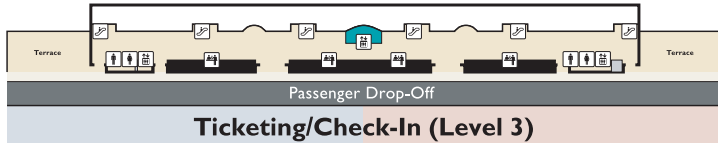

**Terminal C Ticketing**

Frontier  
United  
US Airways

**Terminal B Ticketing**

Air Canada  
Alaska  
American  
Continental  
Delta

**Gates 35-45**

US Airways  
US Airways Express  
US Airways Shuttle

**Gates 23-34**

### Symbol Legend

	ATM/Cash Machine		Police
	Baggage Claim		Registered Traveler/ CLEAR Checkpoint
	Chapel/Meditation Room		Registered Traveler/ CLEAR Enrollment Kiosk
	Customer Services Center/ Foreign Exchange		Restrooms - Companion Care
	Escalators		Restrooms - Men
	Elevators		Restrooms - Women
	Ground Transportation		Security
	Hotel/Motel Information		Shoe Shine
	Information		Shops & Eateries
	Lost and Found		Ticketing
	Mail Drop		Travelers Aid Society
	Metro Station Located Concourse Level 2 Terminal B and C		United Services Organization