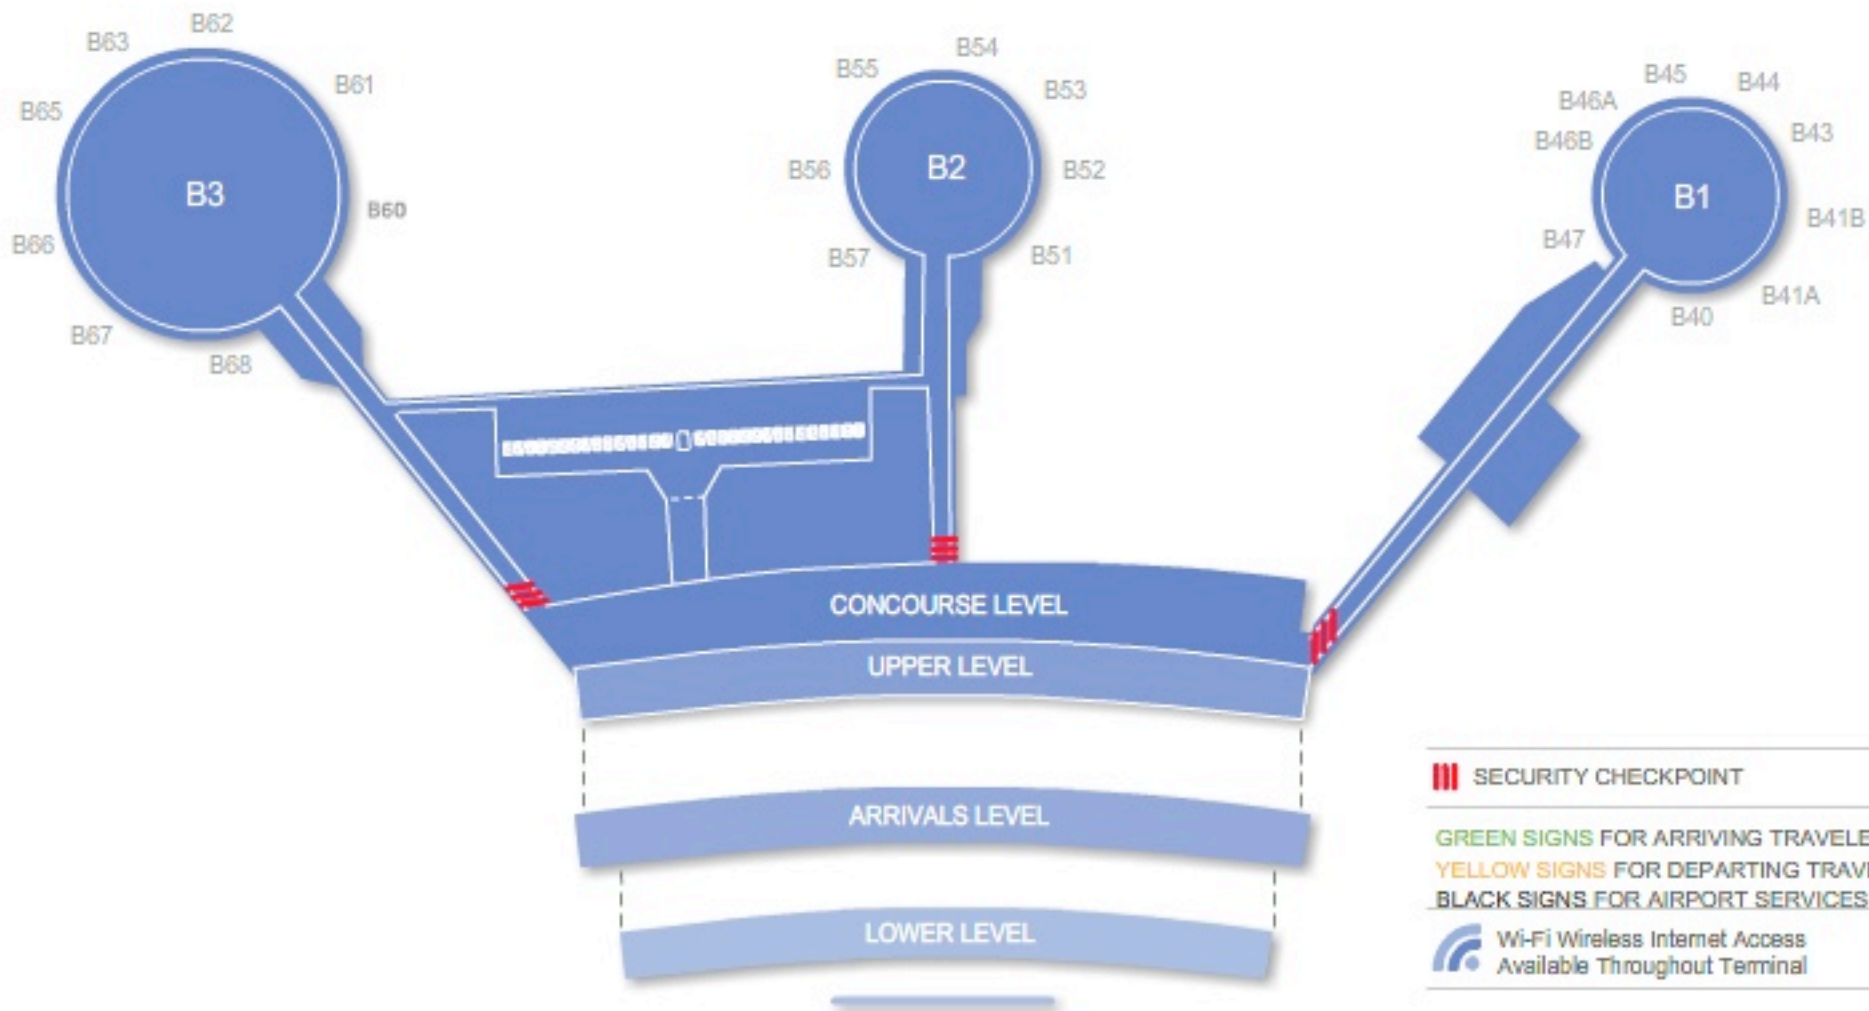

THE PORT AUTHORITY OF NY & NJ

AIRPORT PLAN

TERMINAL A

TERMINAL B

TERMINAL C

NEWARK LIBERTY INTERNATIONAL AIRPORT

# Terminal B Directory

Arriving Travelers

Departing Travelers

Airport Services

Shopping and Dining

### Terminal B Airline Listing

Air France  
Air India  
Alitalia

British Airways  
Delta  
Delta Connection  
Delta Express

EI AI  
EVA Airways  
Jet Airways  
KLM Royal Dutch Airlines

L'Avion  
Lot Polish  
Lufthansa  
Malaysia

# Terminal C Directory

THE PORT AUTHORITY OF NY & NJ

AIRPORT PLAN

TERMINAL A

TERMINAL B

TERMINAL C

Arriving Travelers

Departing Travelers