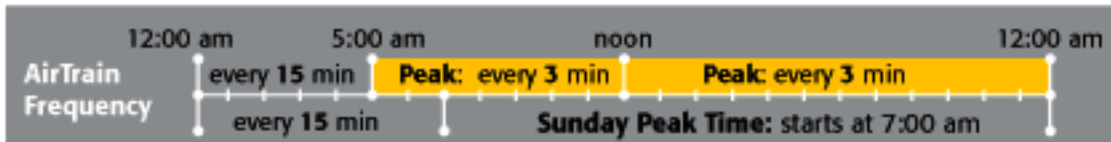

AIRTRAIN NEWARK

To points West by NJ Transit

Newark Penn Station

To Jersey City and Manhattan

New York Penn Station

To points Northeast by Amtrak

Hudson River

Newark Liberty International Airport Station

AirTrain Rail Link with Amtrak & NJ Transit

AirTrain Entry/Exit $5.50 fee included on NJ Transit and Amtrak tickets to/from airport
7 minutes to/from Terminal C

Daily Parking Garage
Valet Parking
Hotel Courtesy Vans
Alternate Pick-up/Drop-off

Station P4

Terminal C

Terminal C

2 minutes between Terminals

Short Term Parking C

P6 P7

Economy Long Term Parking Courtesy Shuttles to Terminals

Short Term Parking B

Terminal B

Terminal B

2 minutes between Terminals

Short Term Parking A

Terminal A

Terminal A

Daily Parking Airport Rental Cars
Avis / Hertz / National

Station P3

Daily Parking Airport Rental Cars
Budget / Dollar

Station P2

Daily Parking Off-Airport Rental Car
Courtesy Vans
Enterprise

Station P1

To points South by NJ Transit
To Philadelphia and points South by Amtrak

AirTrain is ADA Compliant