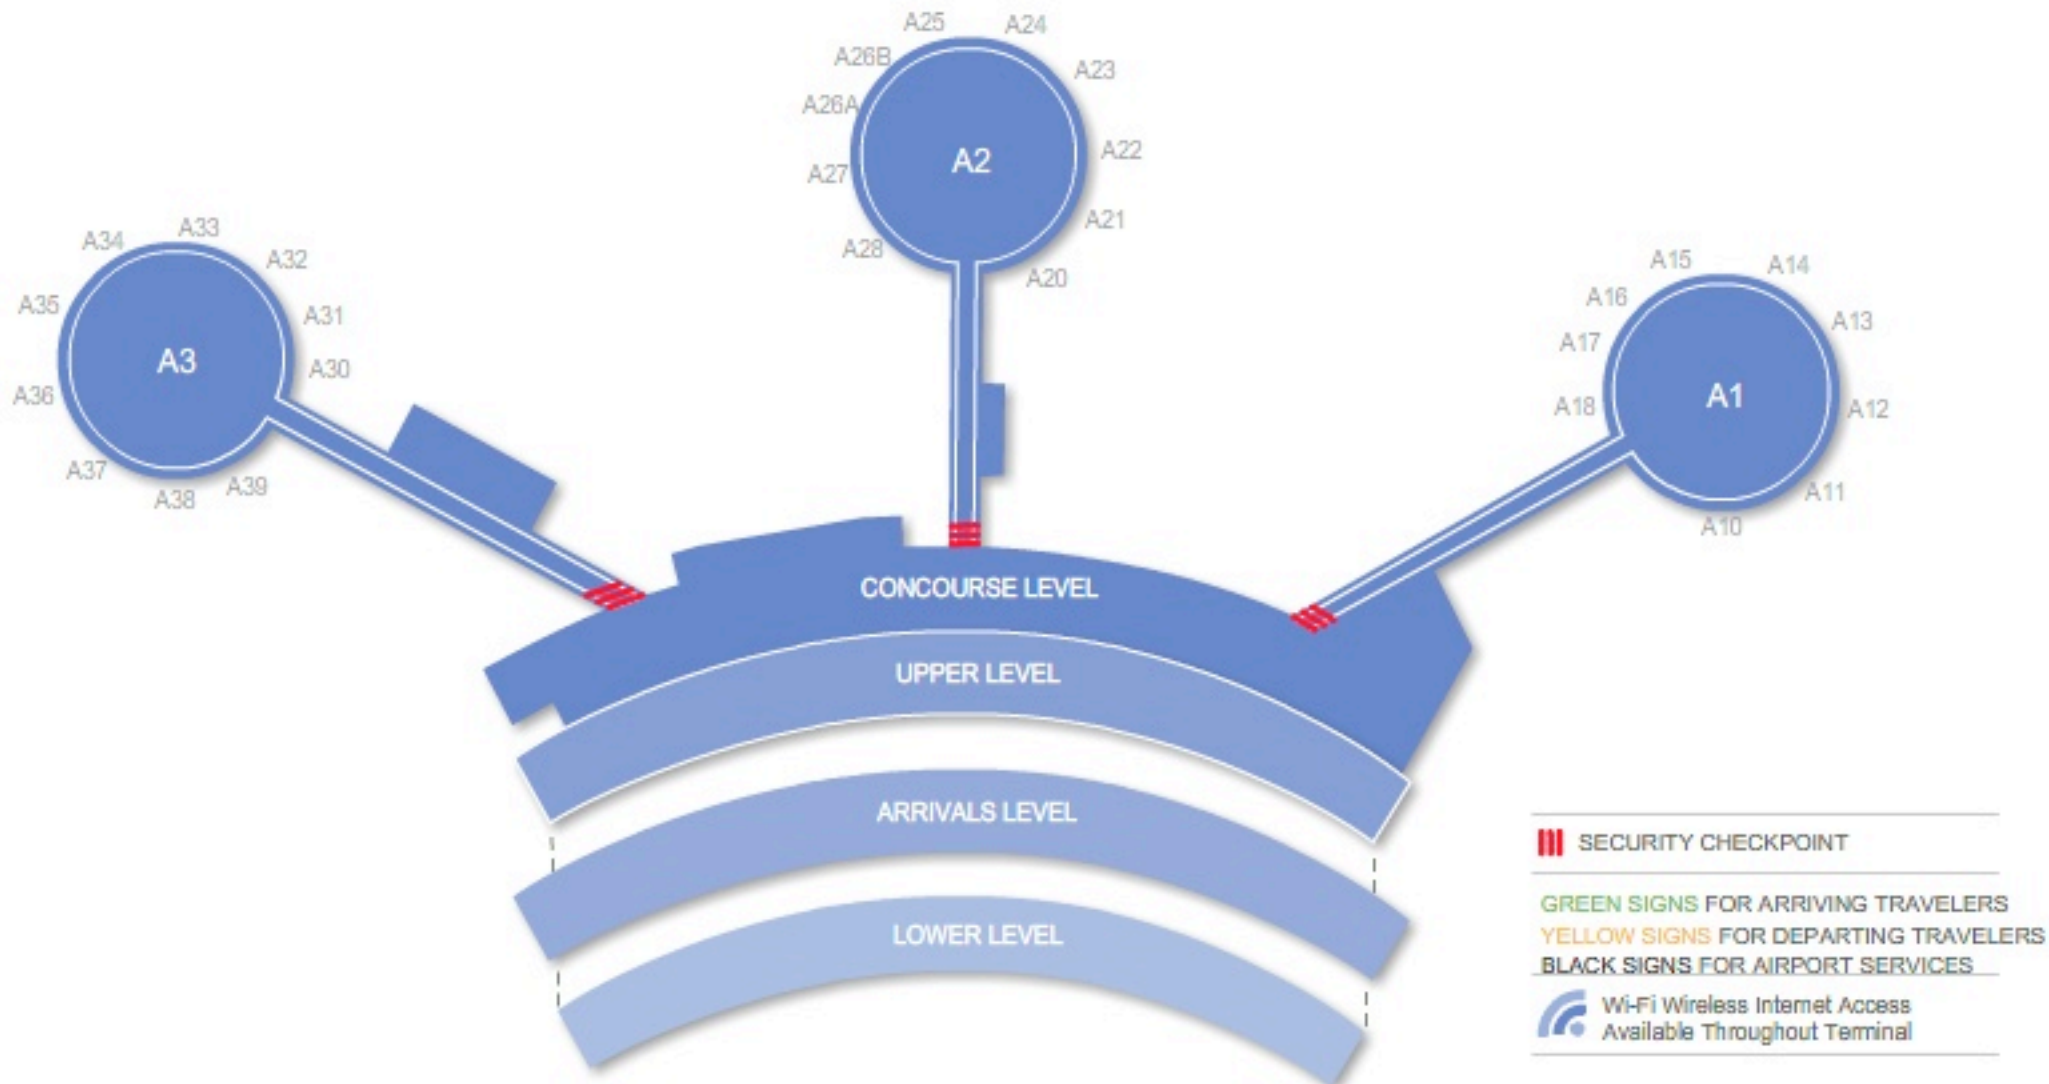

AirTrain is ADA Compliant

THE PORT AUTHORITY OF NY & NJ

AIRPORT PLAN

TERMINAL A

TERMINAL B

TERMINAL C

NEWARK LIBERTY INTERNATIONAL AIRPORT

# Terminal A Directory

Arriving Travelers

Departing Travelers

Airport Services

Shopping and Dining

## Terminal A Airline Listing

Air Canada  
Air Tran Airways  
Alaska Airlines  
American

American Eagle  
Continental Express (check listing)  
JetBlue  
Midwest

Qantas  
United  
United Express  
West Jet

THE PORT AUTHORITY OF NY & NJ

AIRPORT PLAN

TERMINAL A

TERMINAL B

TERMINAL C

NEWARK LIBERTY INTERNATIONAL AIRPORT