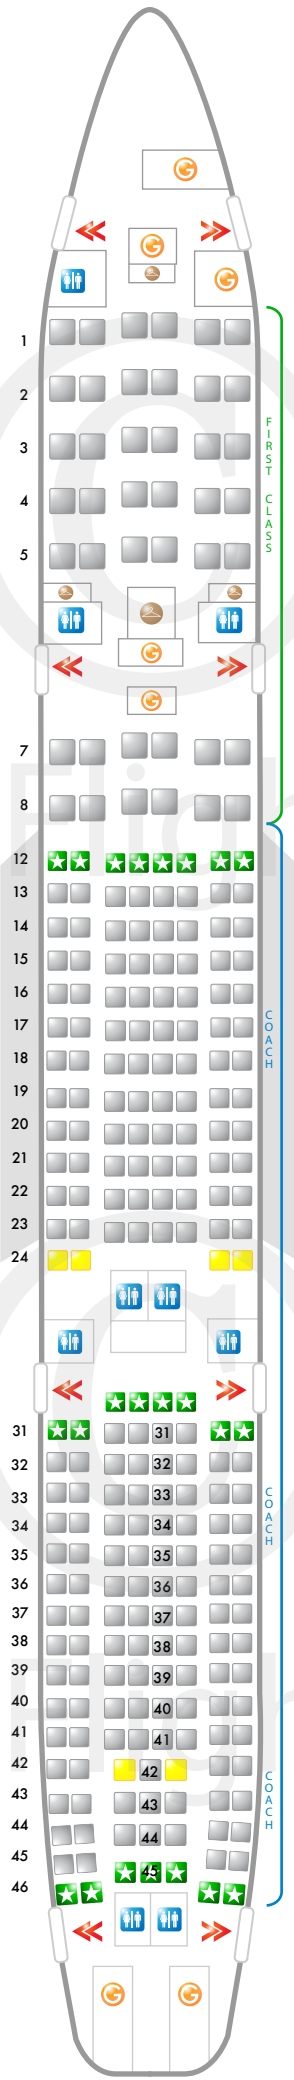

Legend

-  Emergency Exit
-  Galley
-  Closet
-  Lavatory
-  Standard Seating
-  Caution
-  Good Seating
-  Crew Seat
-  Powerport
-  Video Display

© 2009 HelloFlight

HelloFlight.com

HelloFlight.com