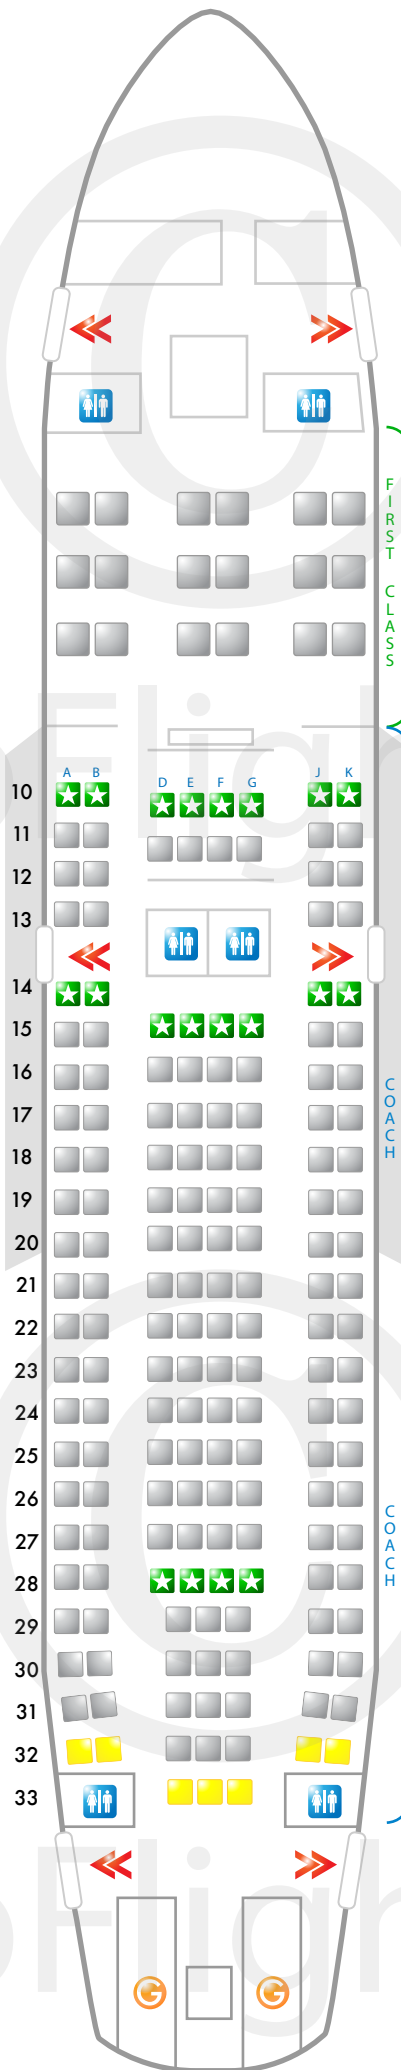

**Legend**

-  Emergency Exit
-  Galley
-  Closet
-  Lavatory
-  Standard Seating
-  Caution
-  Good Seating
-  Crew Seat
-  Powerport
-  Video Display

FIRST CLASS

COACH

COACH

Helloflight.com

Helloflight.com