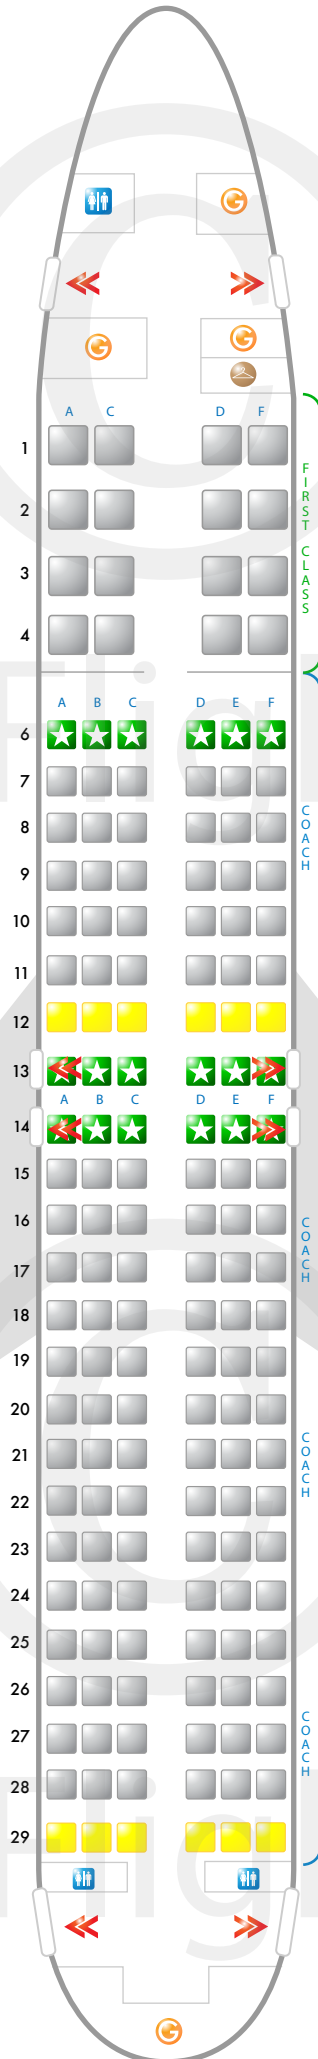

Legend

- Emergency Exit
- Galley
- Closet
- Lavatory
- Standard Seating
- Caution
- Good Seating
- Crew Seat
- Powerport
- Video Display

FIRST CLASS

COACH

COACH

COACH

COACH

Helloflight.com