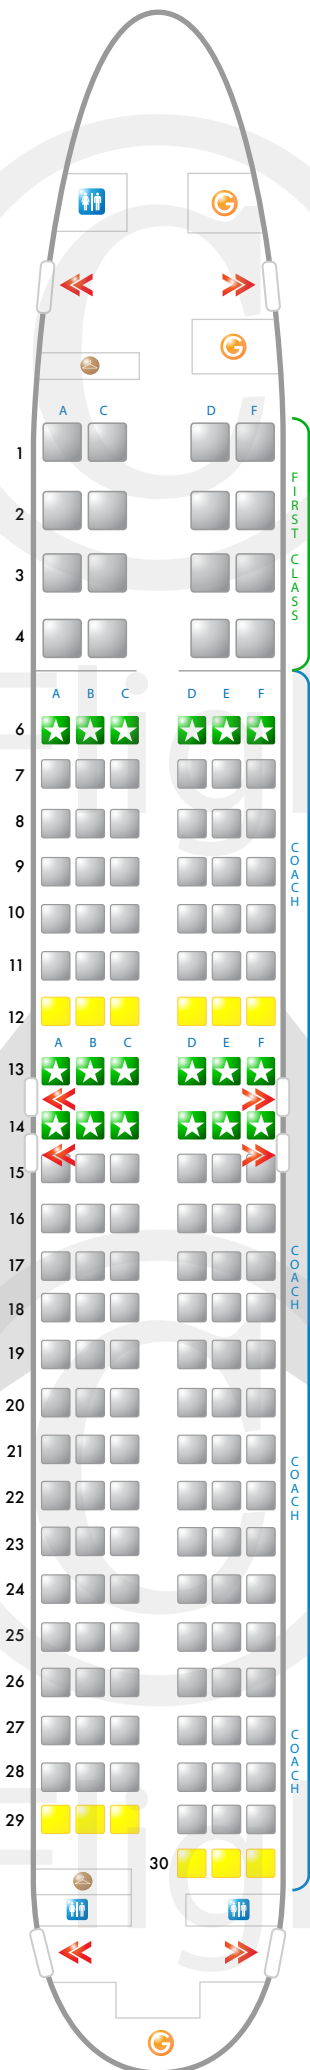

Legend

- Emergency Exit
- Galley
- Closet
- Lavatory
- Standard Seating
- Caution
- Good Seating
- Crew Seat
- Powerport
- Video Display

HelloFlight.com