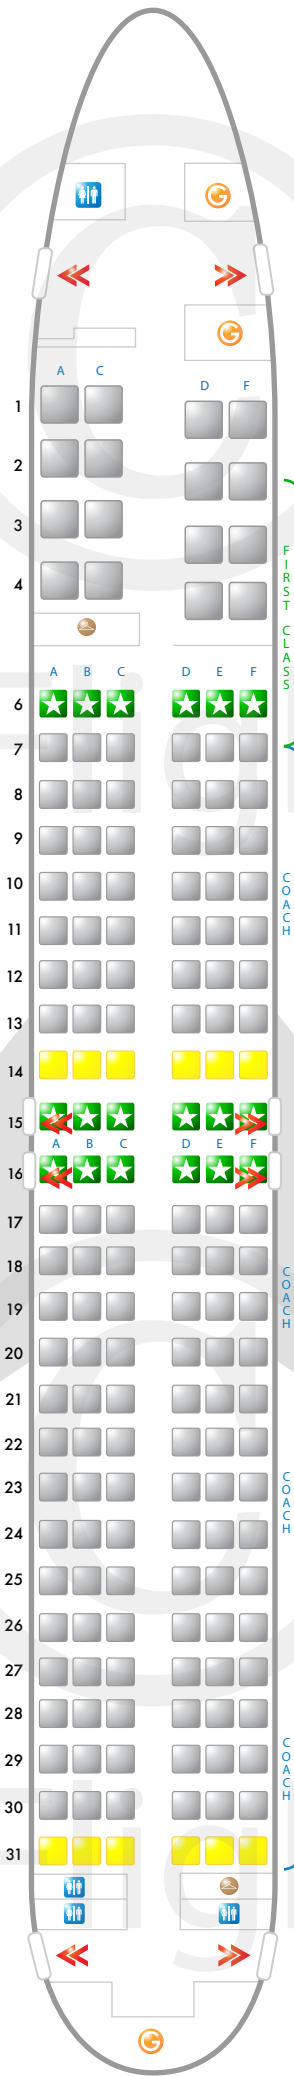

**Legend**

-  Emergency Exit
-  Galley
-  Closet
-  Lavatory
-  Standard Seating
-  Caution
-  Good Seating
-  Crew Seat
-  Powerport
-  Video Display

Helloflight.com