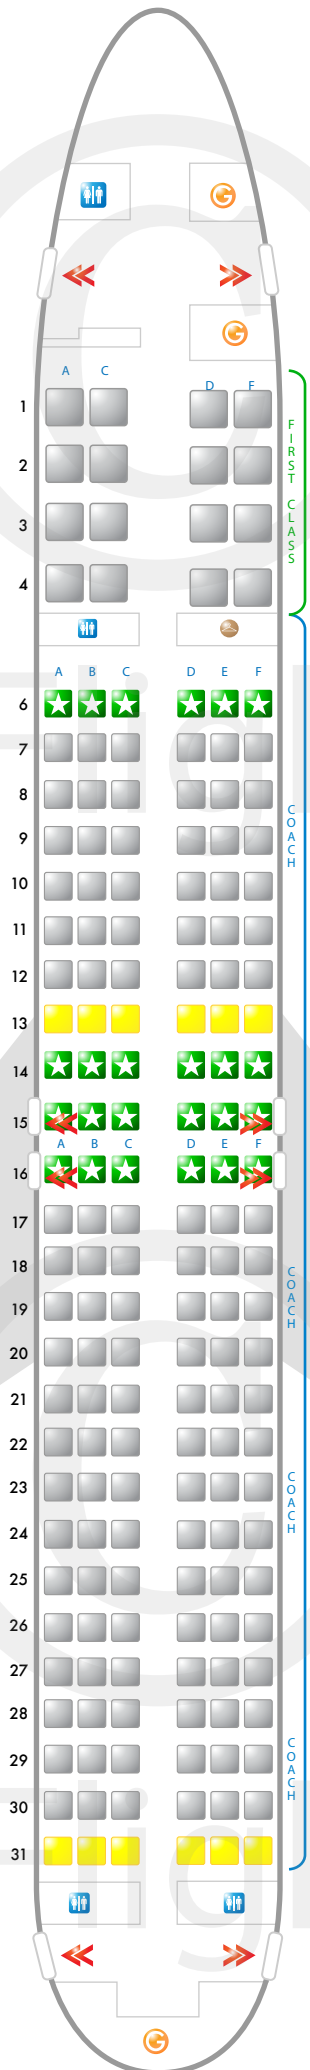

**Legend**

- Emergency Exit
- Galley
- Closet
- Lavatory
- Standard Seating
- Caution
- Good Seating
- Crew Seat
- Powerport
- Video Display

FIRST CLASS

COACH

COACH

COACH

COACH

HelloFlight.com