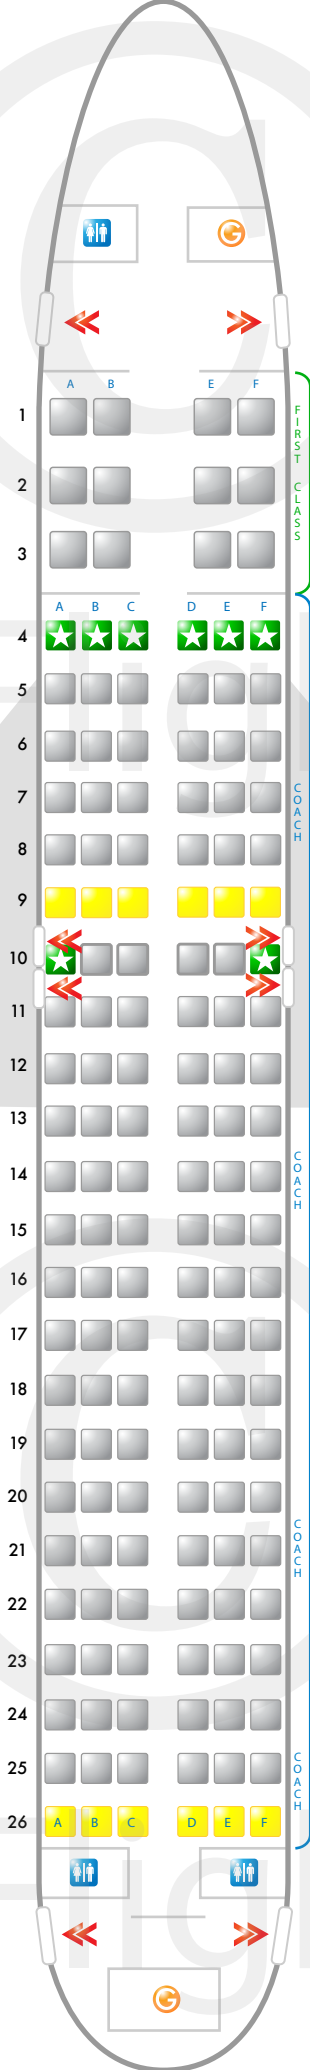

HelloFlight.com

**Legend**

- Emergency Exit
- Galley
- Closet
- Lavatory
- Standard Seating
- Caution
- Good Seating
- Crew Seat
- Powerport
- Video Display

HelloFlight.com