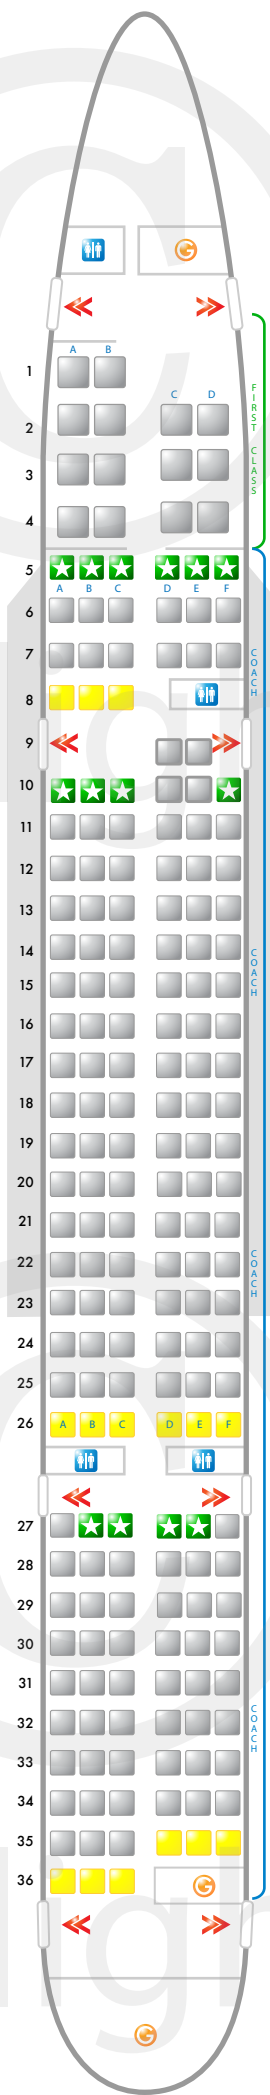

HelloFlight.com

Legend

- Emergency Exit
- Galley
- Closet
- Lavatory
- Standard Seating
- Caution
- Good Seating
- Crew Seat
- Powerport
- Video Display

HelloFlight.com