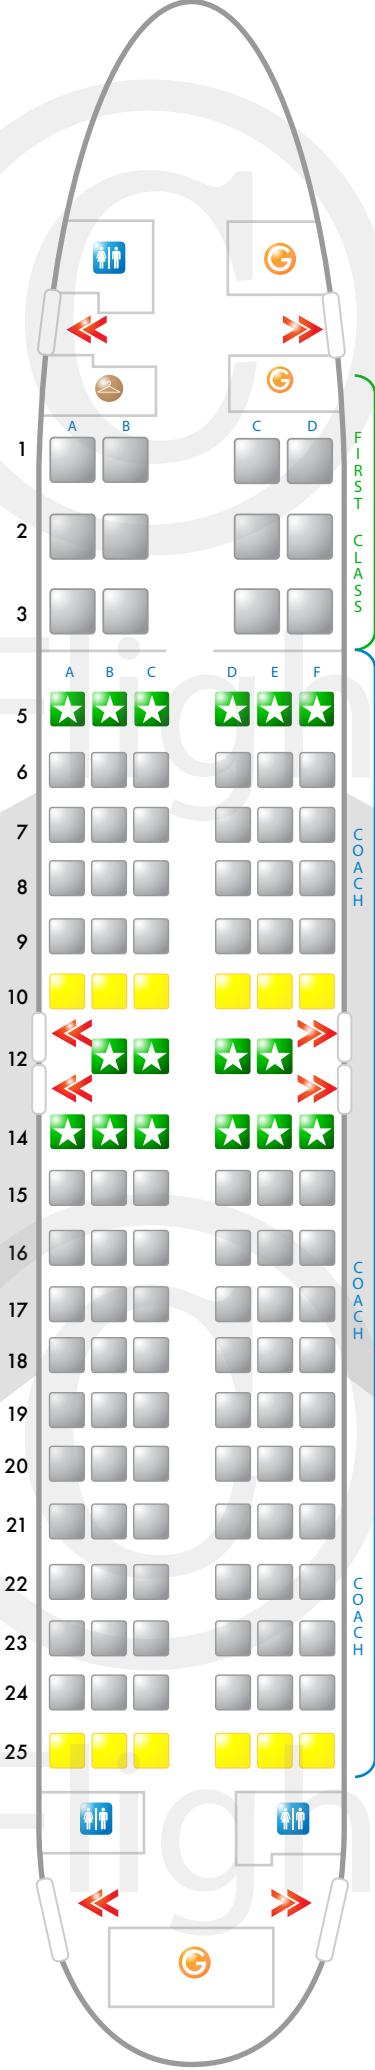

HelloFlight.com

Legend

Emergency Exit

Galley

Closet

Lavatory

Standard Seating

Caution

Good Seating

Crew Seat

Powerport

Video Display

HelloFlight.com