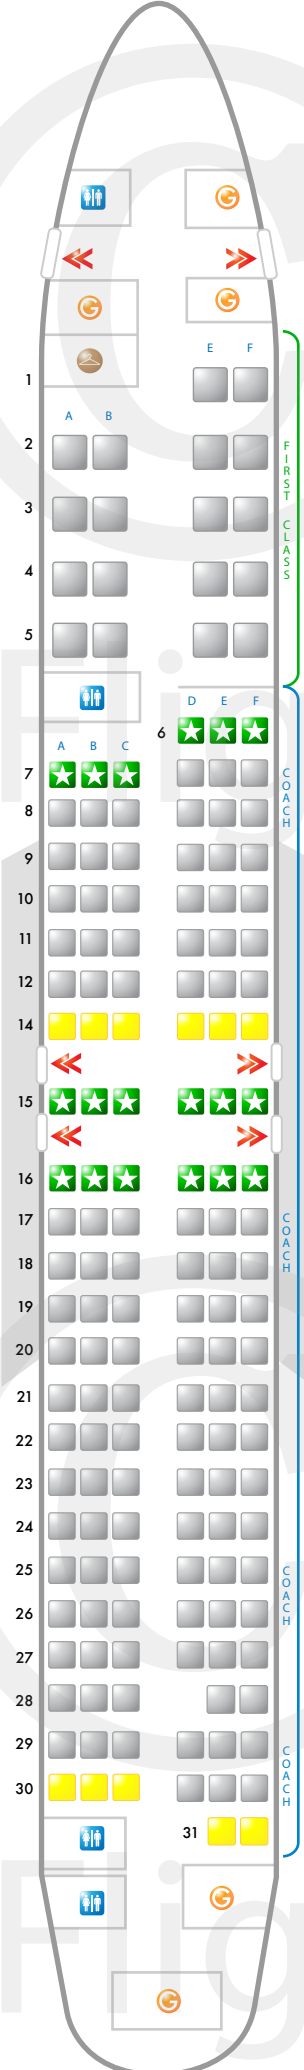

HelloFlight.com

Legend

- Emergency Exit
- Galley
- Closet
- Lavatory
- Standard Seating
- Caution
- Good Seating
- Crew Seat
- Powerport
- Video Display

© 2009 HelloFlight

HelloFlight.com