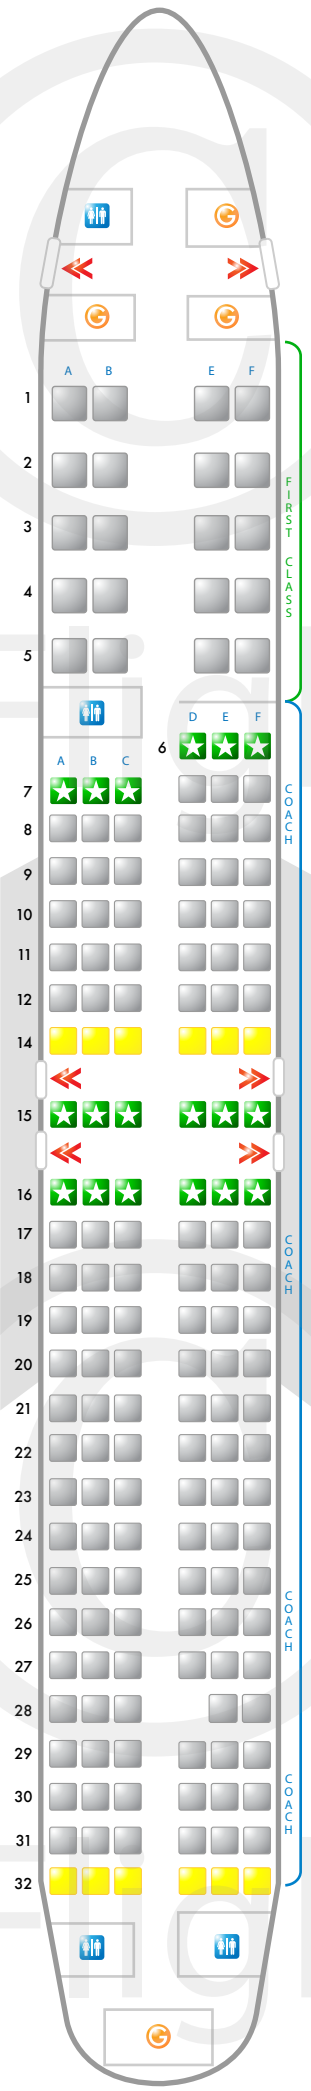

HelloFlight.com

Legend

- Emergency Exit
- Galley
- Closet
- Lavatory
- Standard Seating
- Caution
- Good Seating
- Crew Seat
- Powerport
- Video Display

© 2009 HelloFlight

HelloFlight.com