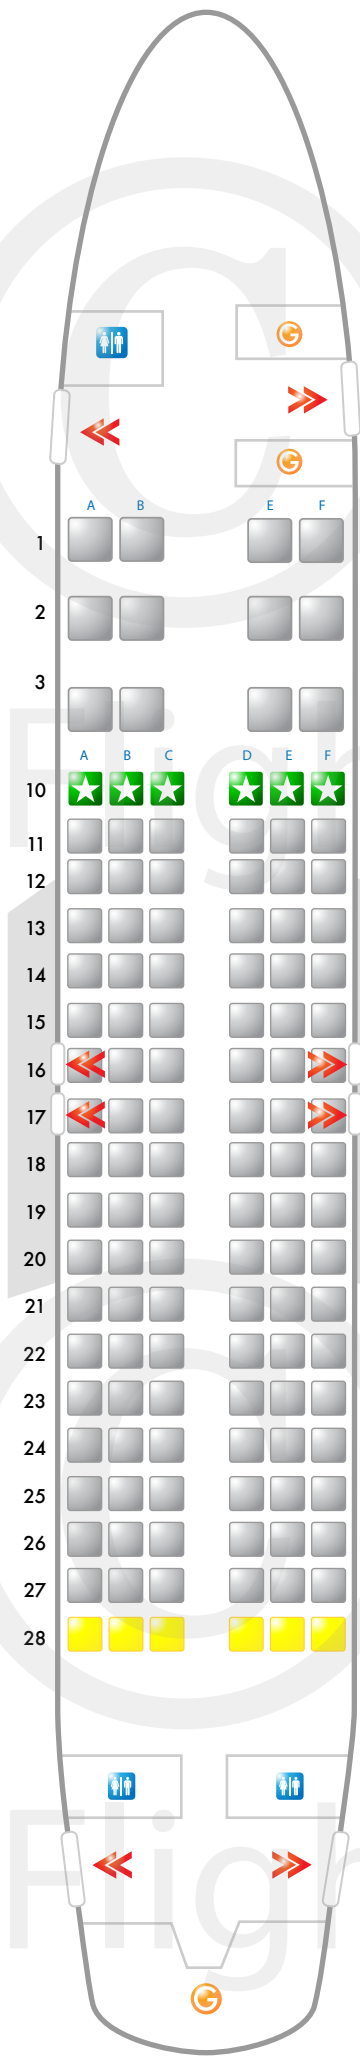

**Legend**

-  Emergency Exit
-  Galley
-  Closet
-  Lavatory
-  Standard Seating
-  Caution
-  Good Seating
-  Crew Seat
-  Powerport
-  Video Display

HelloFlight.com