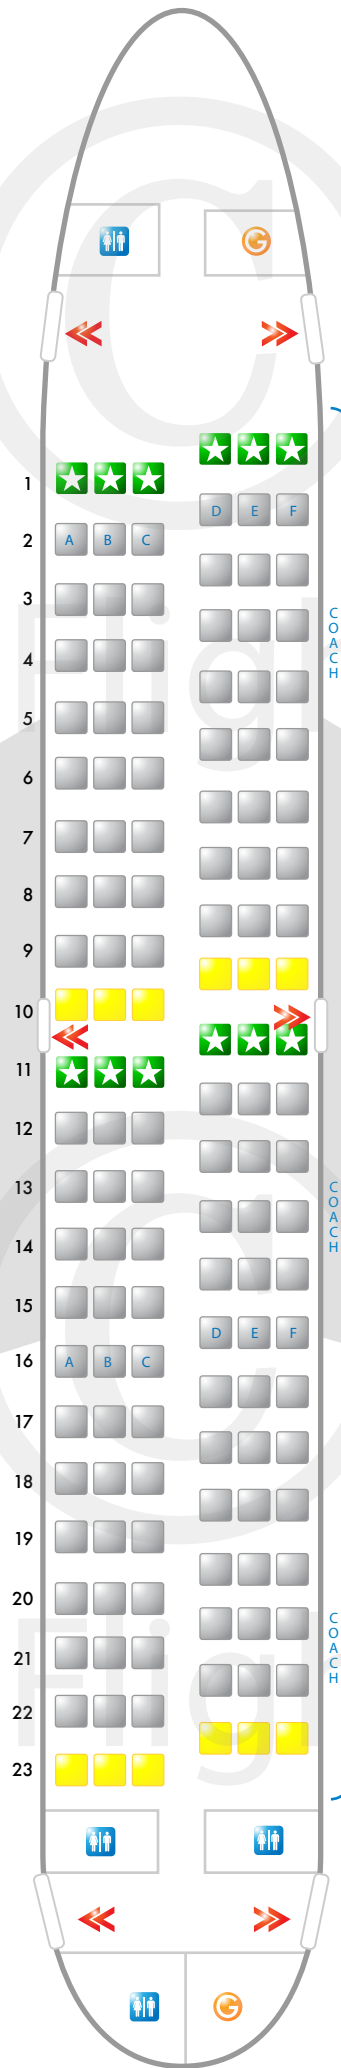

HelloFlight.com

**Legend**

- Emergency Exit
- Galley
- Closet
- Lavatory
- Standard Seating
- Caution
- Good Seating
- Crew Seat
- Powerport
- Video Display

HelloFlight.com